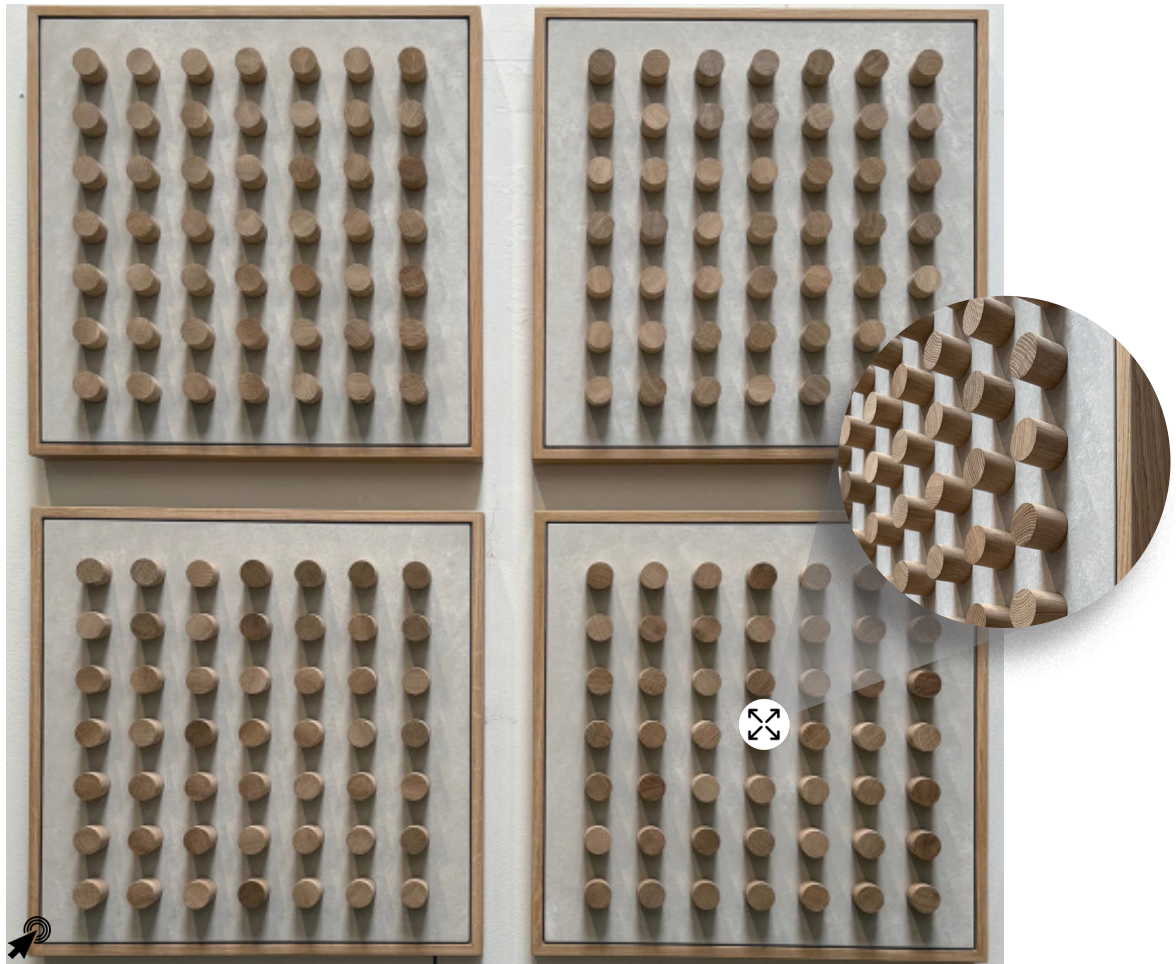

**PEG ARTWORK - THUNDER
BY BRADLEY DUNCAN**

Materials | Lime plastered
on wood & Walnut Pegs

Customization, finishes, color & sizes available

$21,912 X 4 / (MSRP)
Trade pricing inquire at
showroom@habachydesigns.com