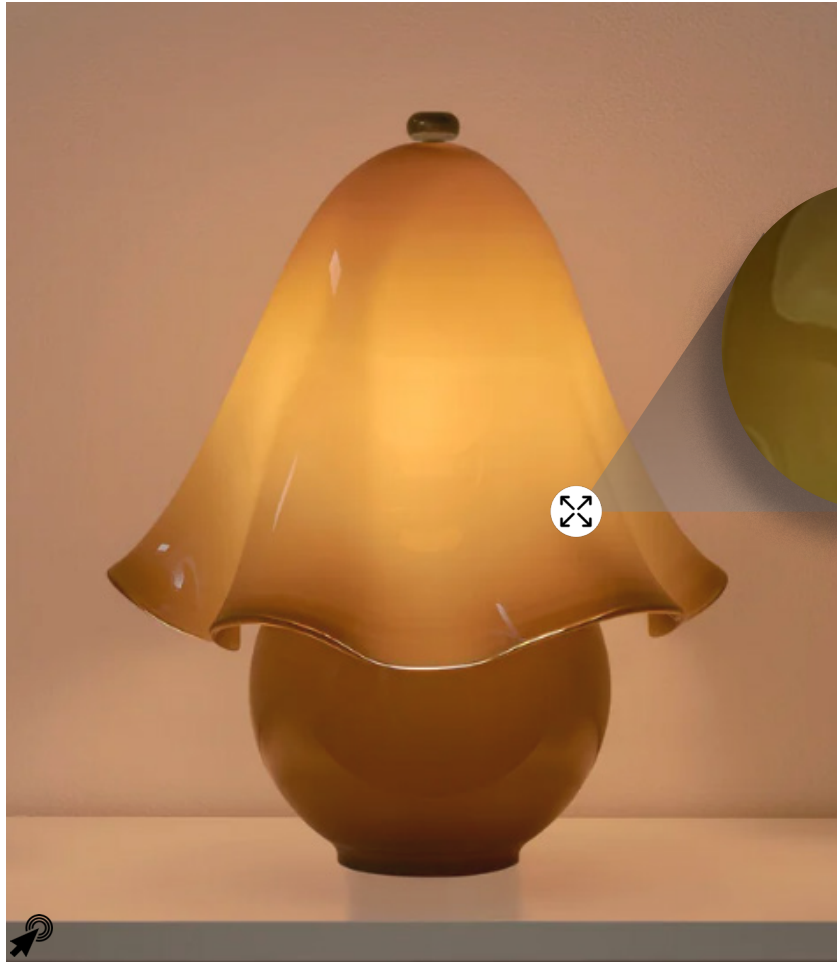

Canopy | 18'' diameter
Overall drop | 9'-62' - adjustable

Crystal Alabaster pendants & Brass

\$4,200 / (MSRP)
Trade pricing inquire at
showroom@habachydesigns.com

**FAZZO TABLE LAMP
BY IN COMMON WITH**

Shade | Pistachio Glass
Hardware | Patina brass