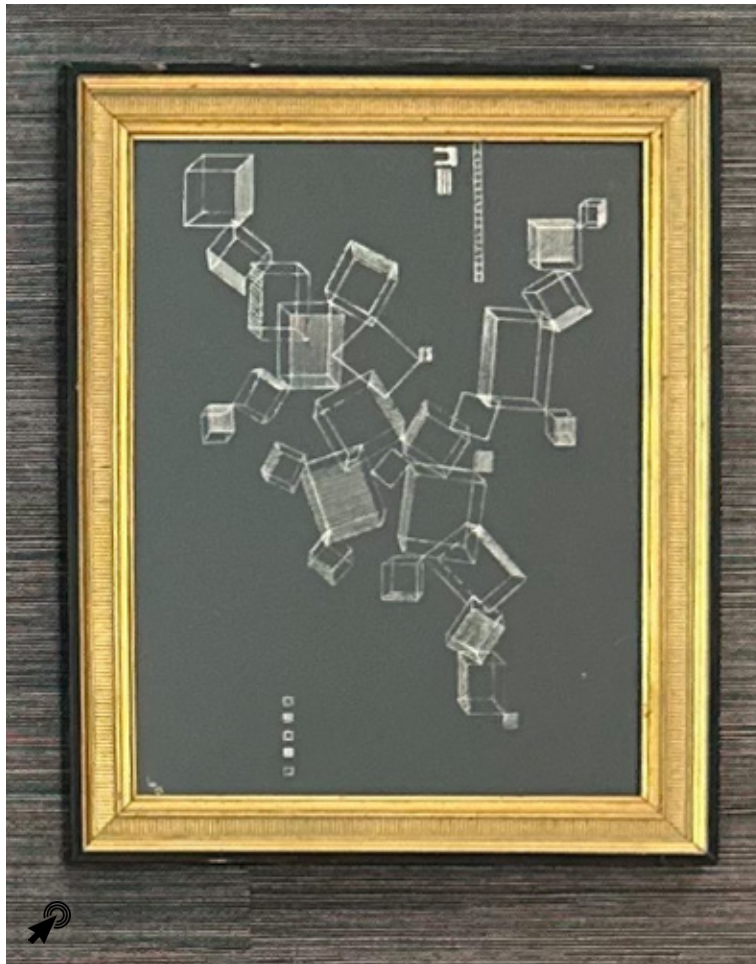

\$/ (MSRP)

Trade pricing inquire at
showroom@habachydesigns.com

VINTAGE ART PRINT

Dimensions | 20''W x 24''H
Vintage Frame

\$ 1,905 / (MSRP)
Trade pricing inquire at
showroom@habachydesigns.com

VINTAGE ART PRINT

Dimensions | 20-1/2''W x 26-1/2''H
Vintage Frame

\$/ (MSRP)

Trade pricing inquire at
showroom@habachydesigns.com

VINTAGE ART PRINT

Dimensions | 20''W x 24''H
Vintage Frame

\$ 1,905 / (MSRP)
Trade pricing inquire at
showroom@habachydesigns.com

VINTAGE ART PRINT

Dimensions | 20-1/2''W x 26-1/2''H
Vintage Frame

\$/ (MSRP)

Trade pricing inquire at
showroom@habachydesigns.com

VINTAGE ART PRINT

Dimensions | 19''W x 13''H
Vintage Frame

\$/ (MSRP)

Trade pricing inquire at
showroom@habachydesigns.com