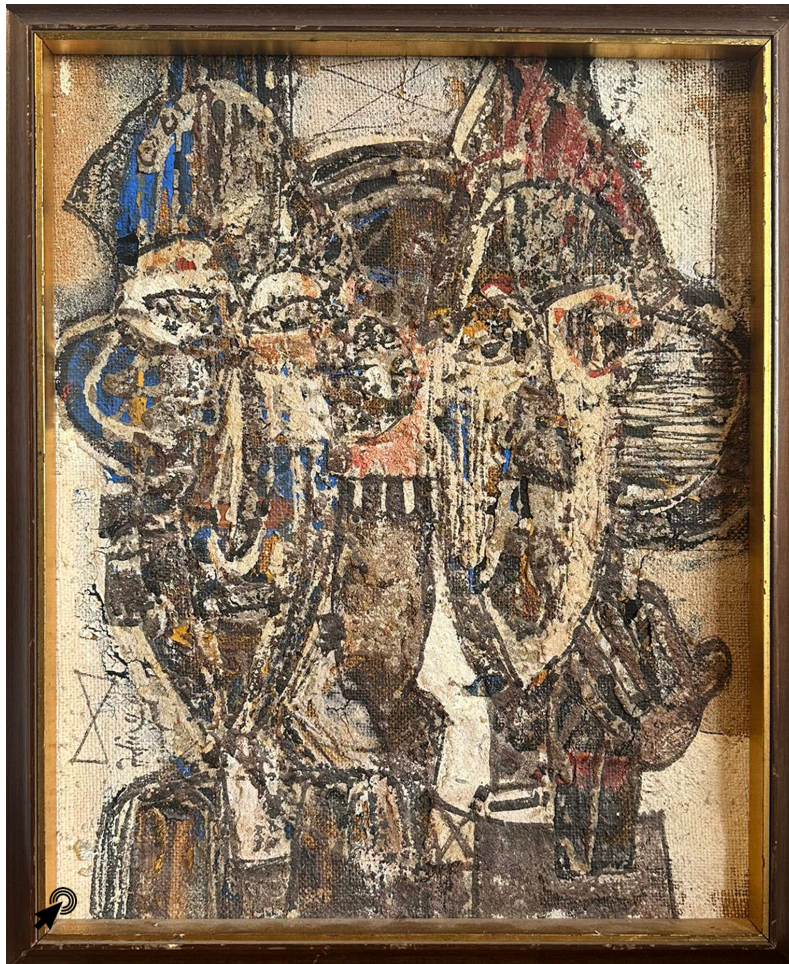

Trade pricing inquire at
showroom@habachydesigns.com

VINTAGE ART PRINT

Dimensions | 10''W x 13''H
Vintage Frame

\$494 / (MSRP)

Trade pricing inquire at
showroom@habachydesigns.com

VINTAGE ART PRINT

Dimensions | 17''W x 20-1/2''H
Vintage Frame